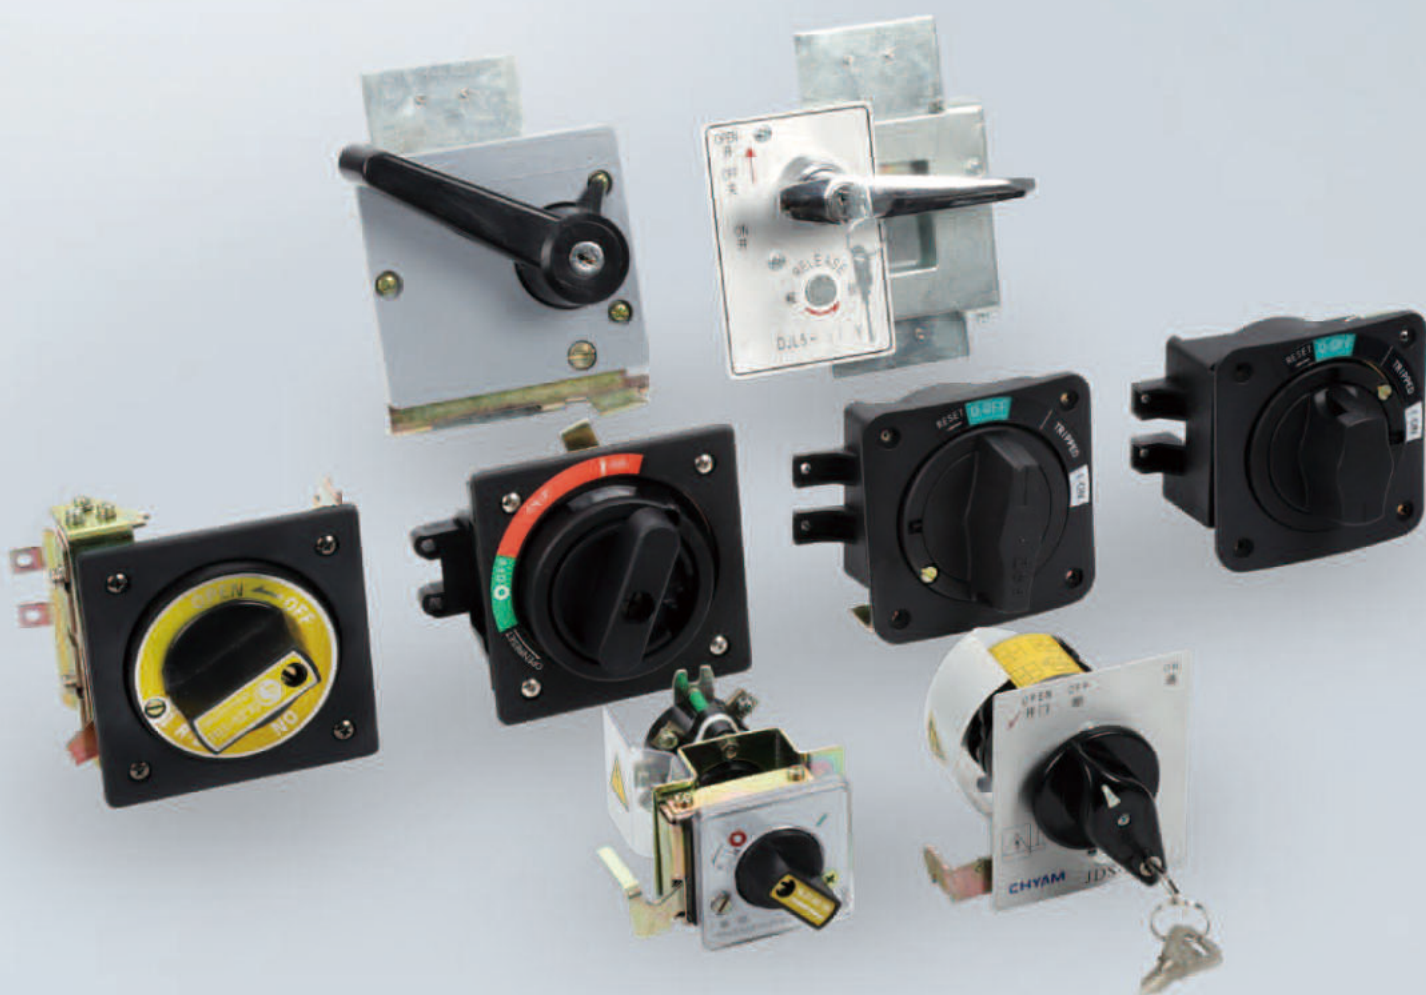

KDH-32-3*8 Welder Switch

KDH-40 Welder Switch

KDH-63 Welder Switch

KDH-25/1-8 Welder Switch

KDH-25/2*8 Welder Switch

KDH-25/4*8 Welder Switch

KDH-40/2*8 Welder Switch

KDH-160,200 Welder Switch

KHS-11W2D Welder Switch

KDHS-125/1 Welder Switch

KDHS-125/2 Welder Switch

YDK-230 Welder Switch

YMT-114 Welder Switch

HZ5B-1.5T Welder Switch

Mechanical Interlock Switch Series

绿马电气

Committed to providing customers with excellent high value-added product experiences

CB IEC CE 

Mechanical Interlock Switch

JDS-1 Mechanical Interlock Switch

JDS-2 Mechanical Interlock Switch

JDS-3 Mechanical Interlock Switch