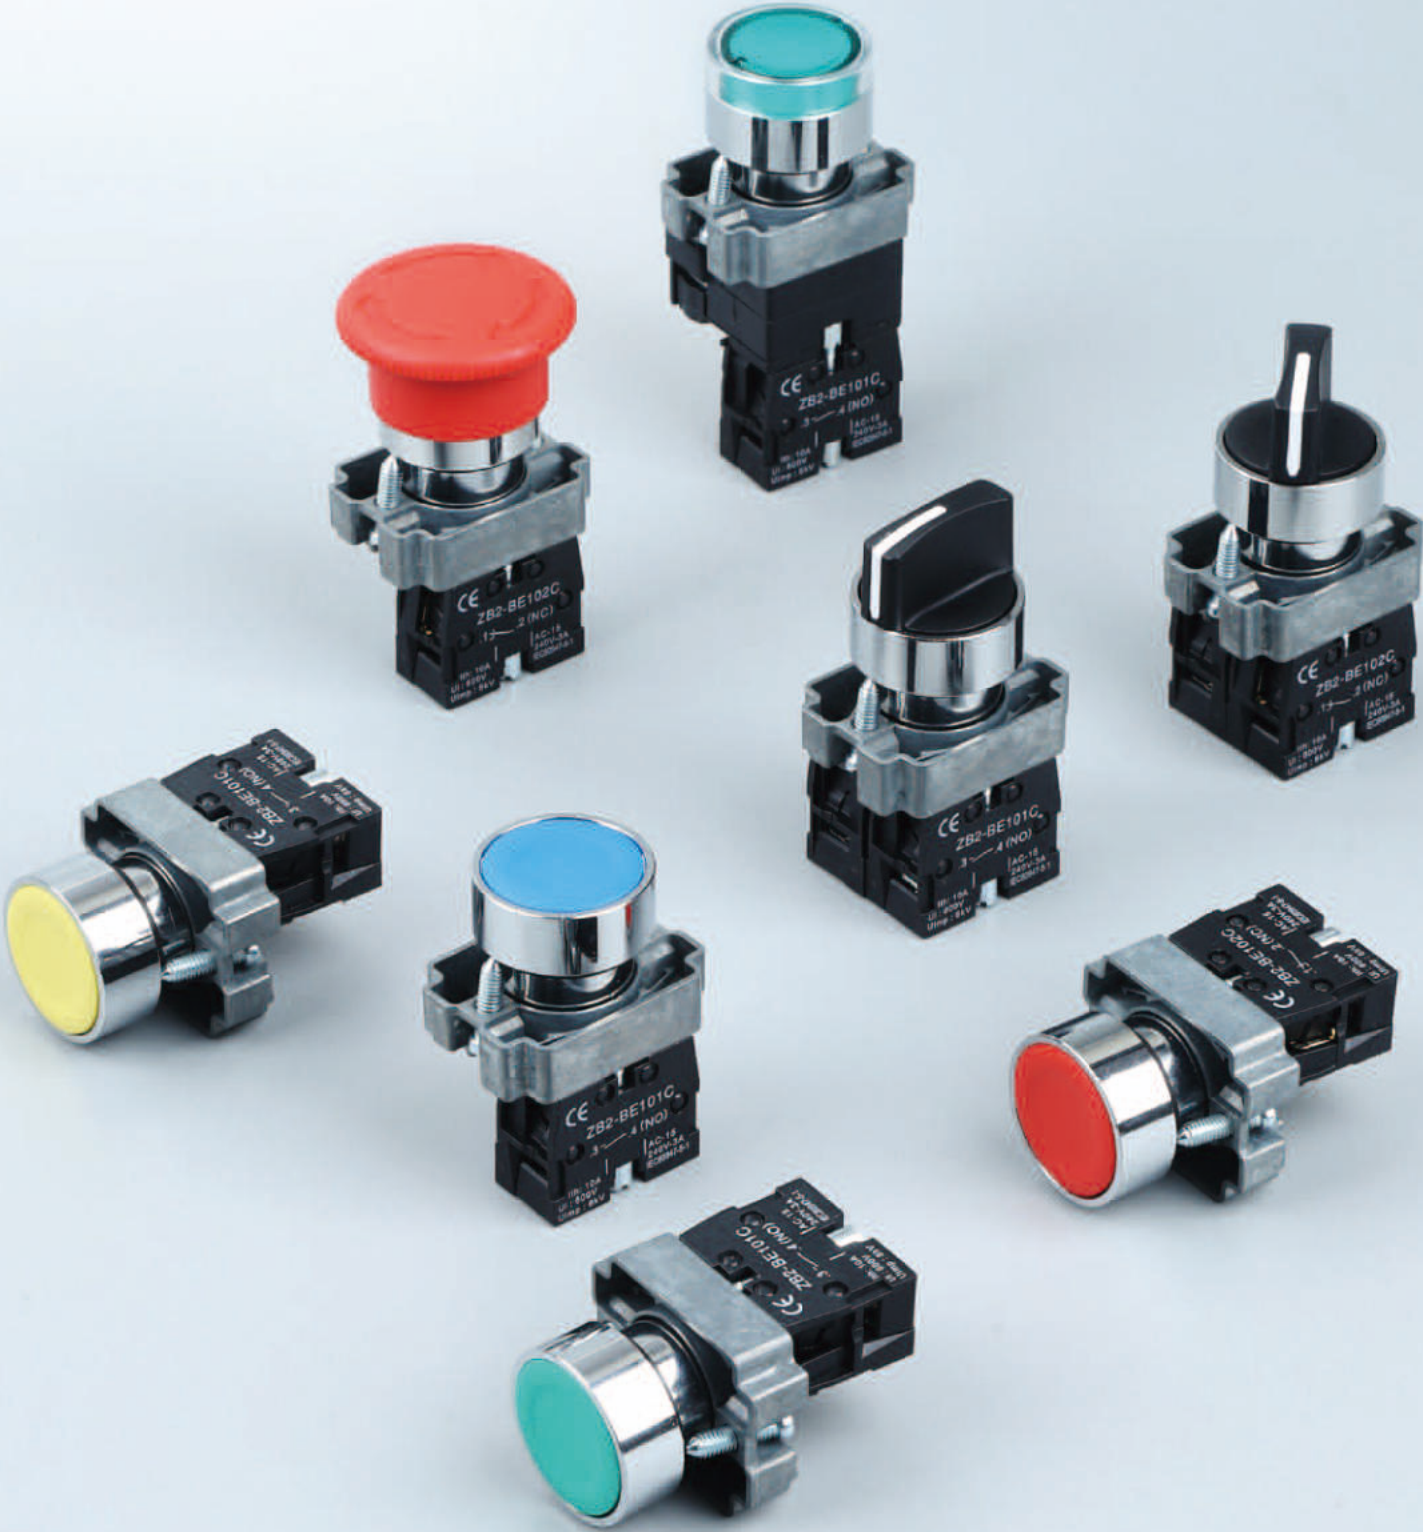

XB2 Series Button Switch

绿马电气

Committed to providing customers with excellent high value-added product experiences